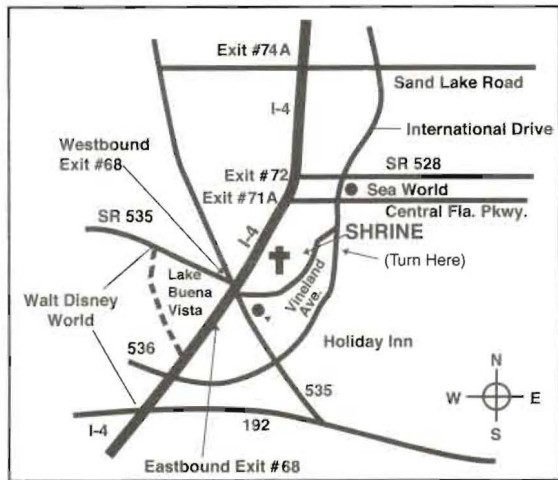

DIRECTIONS: Follow signs reading **Mary Queen Shrine** or **Mary Queen Museum**.

From Orlando: Exit #68 from I-4 west at Lake Buena Vista. Turn left to S.R. 535, stay in left lane, turn left at traffic light onto Vineland Ave. (at Little Lake Bryan), just before the Holiday Inn.

From Tampa: Exit #68 from I-4 east at Lake Buena Vista. Drive straight to the Shrine (no turns).

Coming north on S.R. 535 from S.R. 192: Vineland Ave. is the last road before I-4. Just past the Holiday Inn, turn right at the traffic light onto Vineland Ave. (at Little Lake Bryan).

From Lake Buena Vista Hotels: Take S.R. 535 south (towards I-4), go under I-4 and continue in the left lane to Vineland Ave. (about 300 yards). Turn left at the traffic light on Vineland Ave. (at Little Lake Bryan) and proceed to the Shrine entrance.

From the International Drive area and Southwest area: Follow International Drive south to Vineland Avenue. Turn right at the light and follow the parkway to the Shrine.

National Shrine of
Mary, Queen of the Universe
ROMAN CATHOLIC MASS SCHEDULE